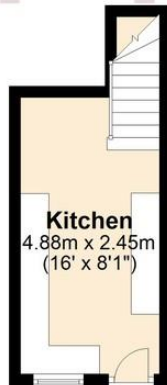

### Ground Floor

Approx. 13.0 sq. metres (140.3 sq. feet)

### First Floor

Approx. 39.3 sq. metres (422.7 sq. feet)

Total area: approx. 52.3 sq. metres (563.0 sq. feet)

We   
where you  
**LIVE**

Our team are friendly, experienced and are all local. They know it better than they do their own living rooms and can help you find what you're looking for because **we love where we live.**