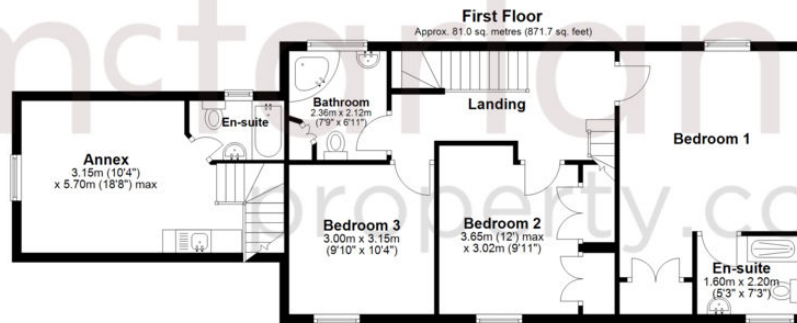

- Five Bedroom Detached Family Home
- Plus Studio / Annexe £650 PCM
- Altered and Greatly Improved

An individually built and designed Family Home with Annexe positioned in a much sought after Royal Wootton Bassett location. Over recent years this delightful home has been altered and greatly improved. Currently there are three floors with a total of Five Bedrooms PLUS Annexe / Studio (over the Garage rental value of £650 PCM £7,800 PA). The property has had a subtle loft conversion to include Two Bedrooms and a further Shower Room. A brief summary of accommodation comprises: Entrance Hallway, Cloakroom, Living Room, Conservatory, Fitted Kitchen / Dining / Family Room. To the First Floor Master Bedroom with En-Suite and Family Bathroom. The Second Floor boasts Two Bedrooms and Shower Room. There is

Property description

Total area: approx. 225.8 sq. metres (2430.2 sq. feet)

We 
where you
LIVE

Our team are friendly, experienced and are all local. They know it better than they do their own living rooms and can help you find what you're looking for because **we love where we live.**