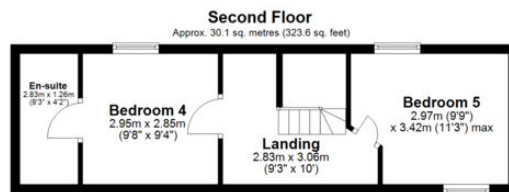

- Five Bedroom Detached Family Home
- Plus Studio / Annexe £650 PCM
- Altered and Greatly Improved

An individually built and designed Family Home with Annexe positioned in a much sought after Royal Wootton Bassett location. Over recent years this delightful home has been altered and greatly improved. Currently there are three floors with a total of Five Bedrooms PLUS Annexe / Studio (over the Garage rental value of £650 PCM £7,800 PA). The property has had a subtle loft conversion to include Two Bedrooms and a further Shower Room. A brief summary of accommodation comprises: Entrance Hallway, Cloakroom, Living Room, Conservatory, Fitted Kitchen / Dining / Family Room. To the First Floor Master Bedroom with En-Suite and Family Bathroom. The Second Floor boasts Two Bedrooms and Shower Room. There is

Property description

Total area: approx. 225.8 sq. metres (2430.2 sq. feet)

We 
where you
LIVE

Our team are friendly, experienced and are all local. They know it better than they do their own living rooms and can help you find what you're looking for because **we love where we live.**